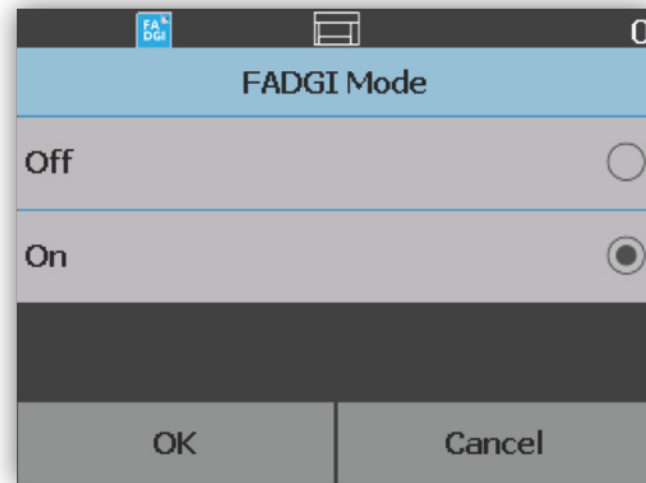

This is why we offer complete FADGI solutions to get you started quickly and keep you running at full speed. We provide everything you need, including on-site installation, training, enhanced services, and a DICE*(Digital Image Conformance Evaluation) target.

*Imaging conformance evaluation software (Golden Thread) sold separately

Your Partner for FADGI Compliance

In support of our customers, Kodak Alaris continually monitors the developments around FADGI to ensure we're aware of updates and new requirements. Our scanners are known in the industry to produce the best image possible, and we work diligently to ensure that our customers are producing electronic records that meet and exceed FADGI requirements.

Services that Protect and Advance Your Organization

Our FADGI service plans are designed to keep you compliant and productive and to maximize your investments for many years to come. Our service team is recognized around the world for its responsiveness, professionalism, and exceptional technical expertise that is unmatched in our industry.

FADGI Scanning, When You Need it!

We understand that FADGI compliance is only part of your scanning needs, which is why our scanners have a FADGI mode. This simple switch makes it easy to produce FADGI-compliant images when necessary and turn it off for normal document scanning, covering all your digitization needs. It's like having two scanners in one!

Kodak alaris